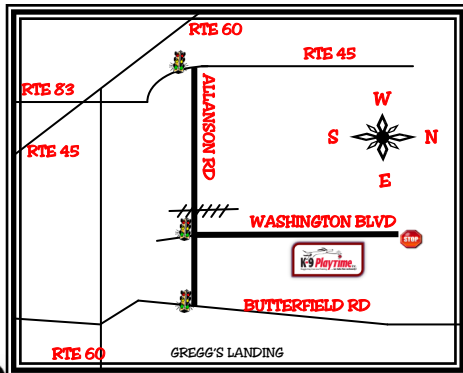

K-9 Playtime's LOCATION

403 Washington Blvd.
Mundelein, IL 60060
Phone: 847-970-7529
Fax: 847-970-7528

Like us on
Facebook

Who would benefit from DAY CARE ?

- 🟡 Young pups who need socialization
- 🟡 Pets who need help with potty training
- 🟡 Senior pets who can't hold it all day
- 🟡 Pets with separation anxiety
- 🟡 Pets with LOTS of energy
- 🟡 Pets in need of behavior training