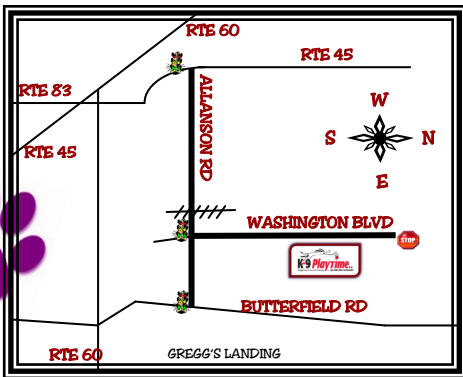

K-9 Playtime's LOCATION

403 Washington Blvd.
Mundelein, IL 60060
Phone: 847-970-7529
Fax: 847-970-7528

Who would benefit from DAY CARE ?

- 🐾 Young pups who need socialization
- 🐾 Pets who need help with potty training
- 🐾 Senior pets who can't hold it all day
- 🐾 Pets with separation anxiety
- 🐾 Pets with LOTS of energy
- 🐾 Pets in need of behavior training